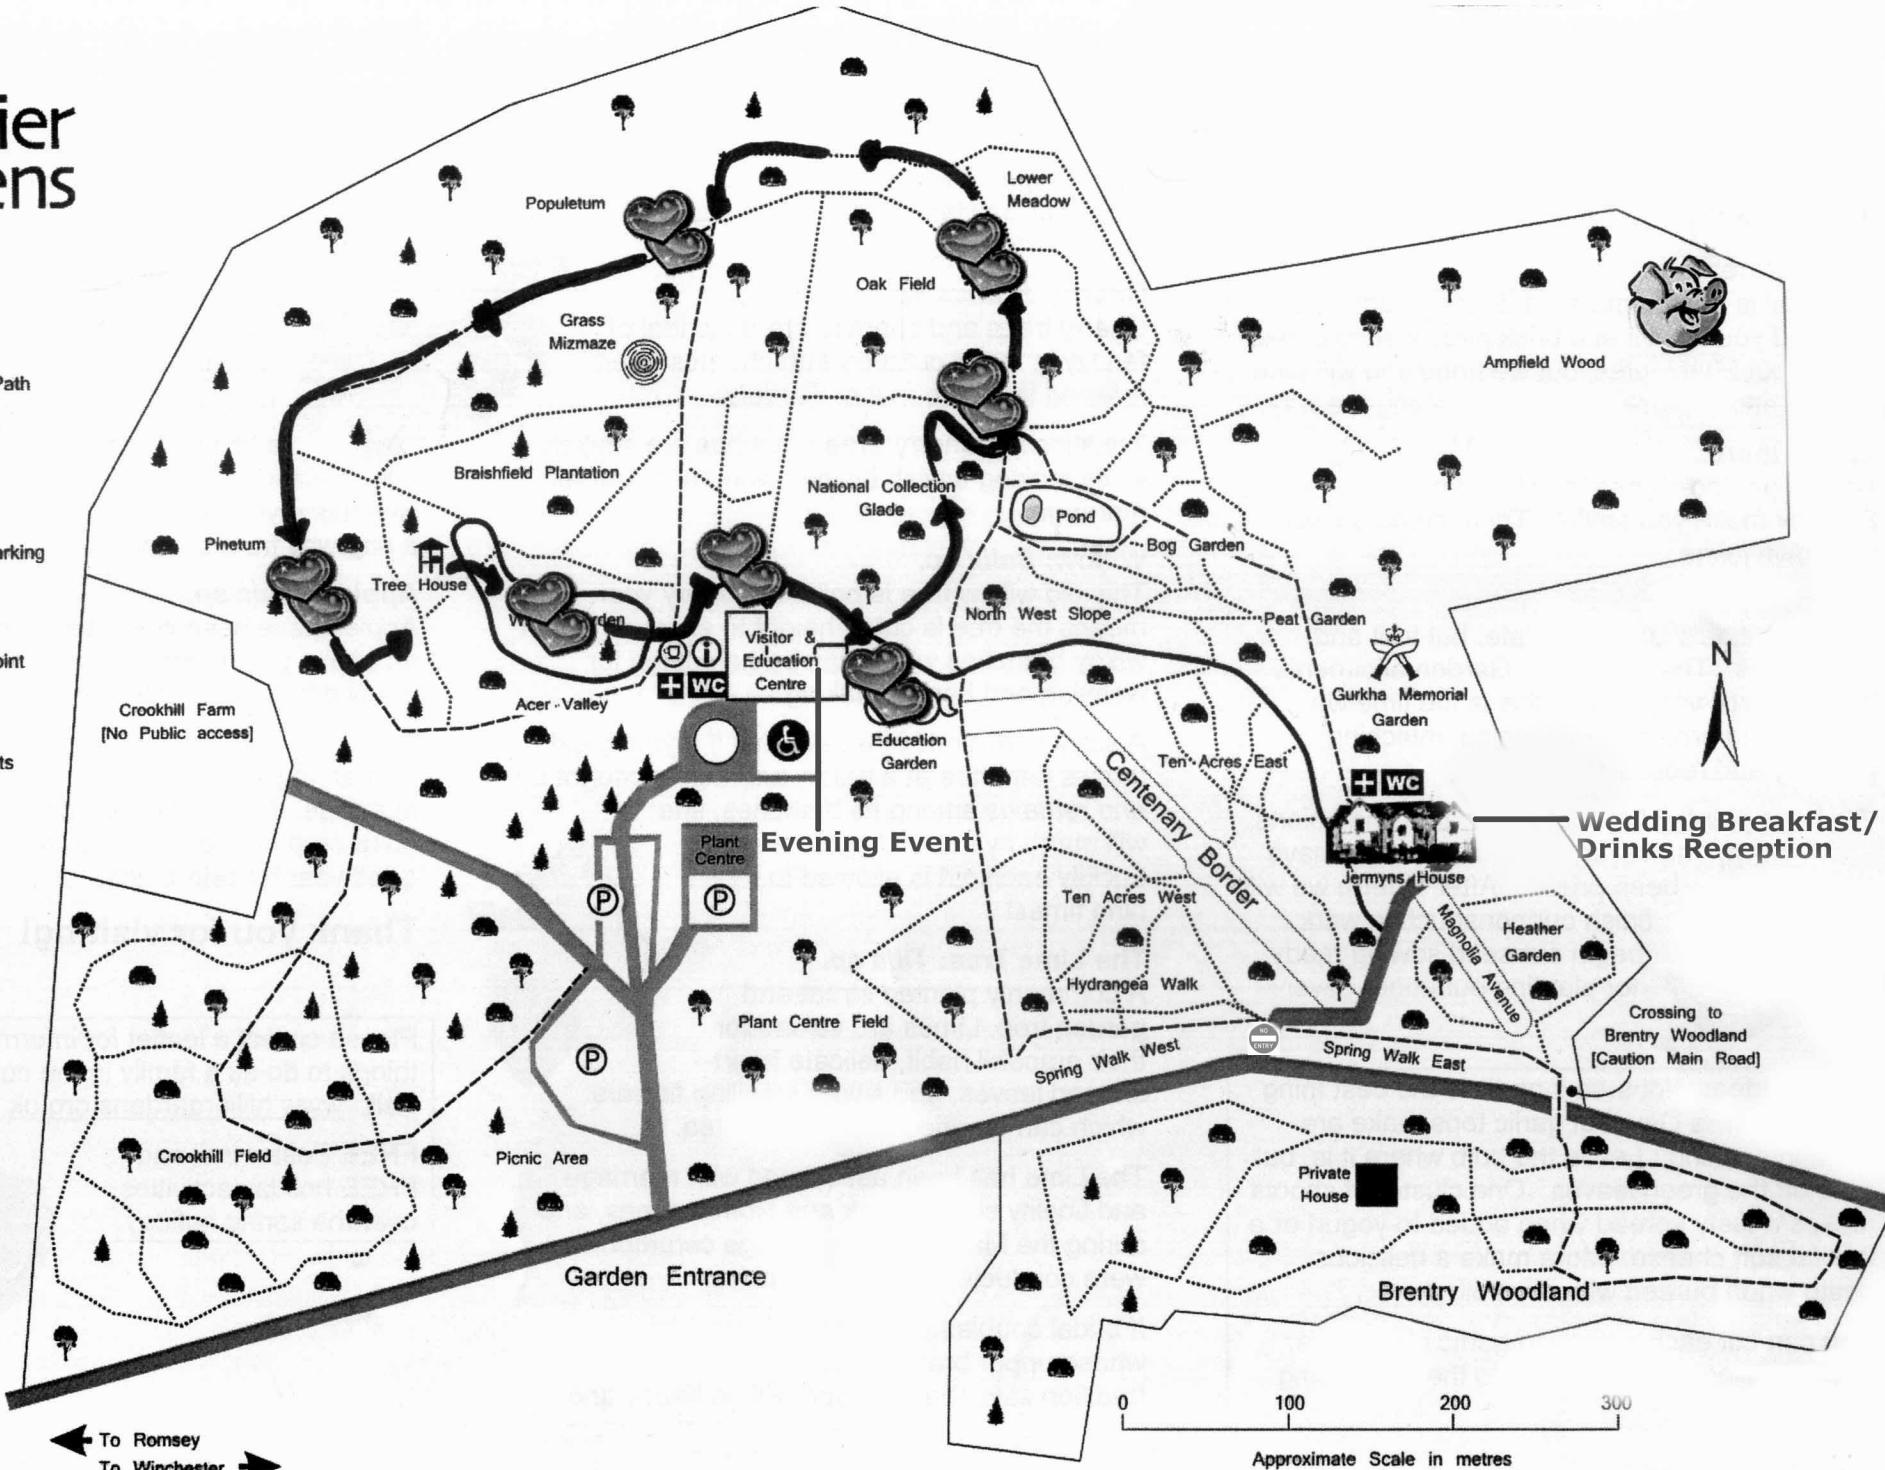

-  Road
-  All Ability Path
-  Gravel Path
-  Grass Path
-  Parking
-  Disabled Parking
-  Information & Tickets
-  First aid point
-  Toilets
-  Refreshments

← To Romsey
To Winchester →

0 100 200 300
Approximate Scale in metres